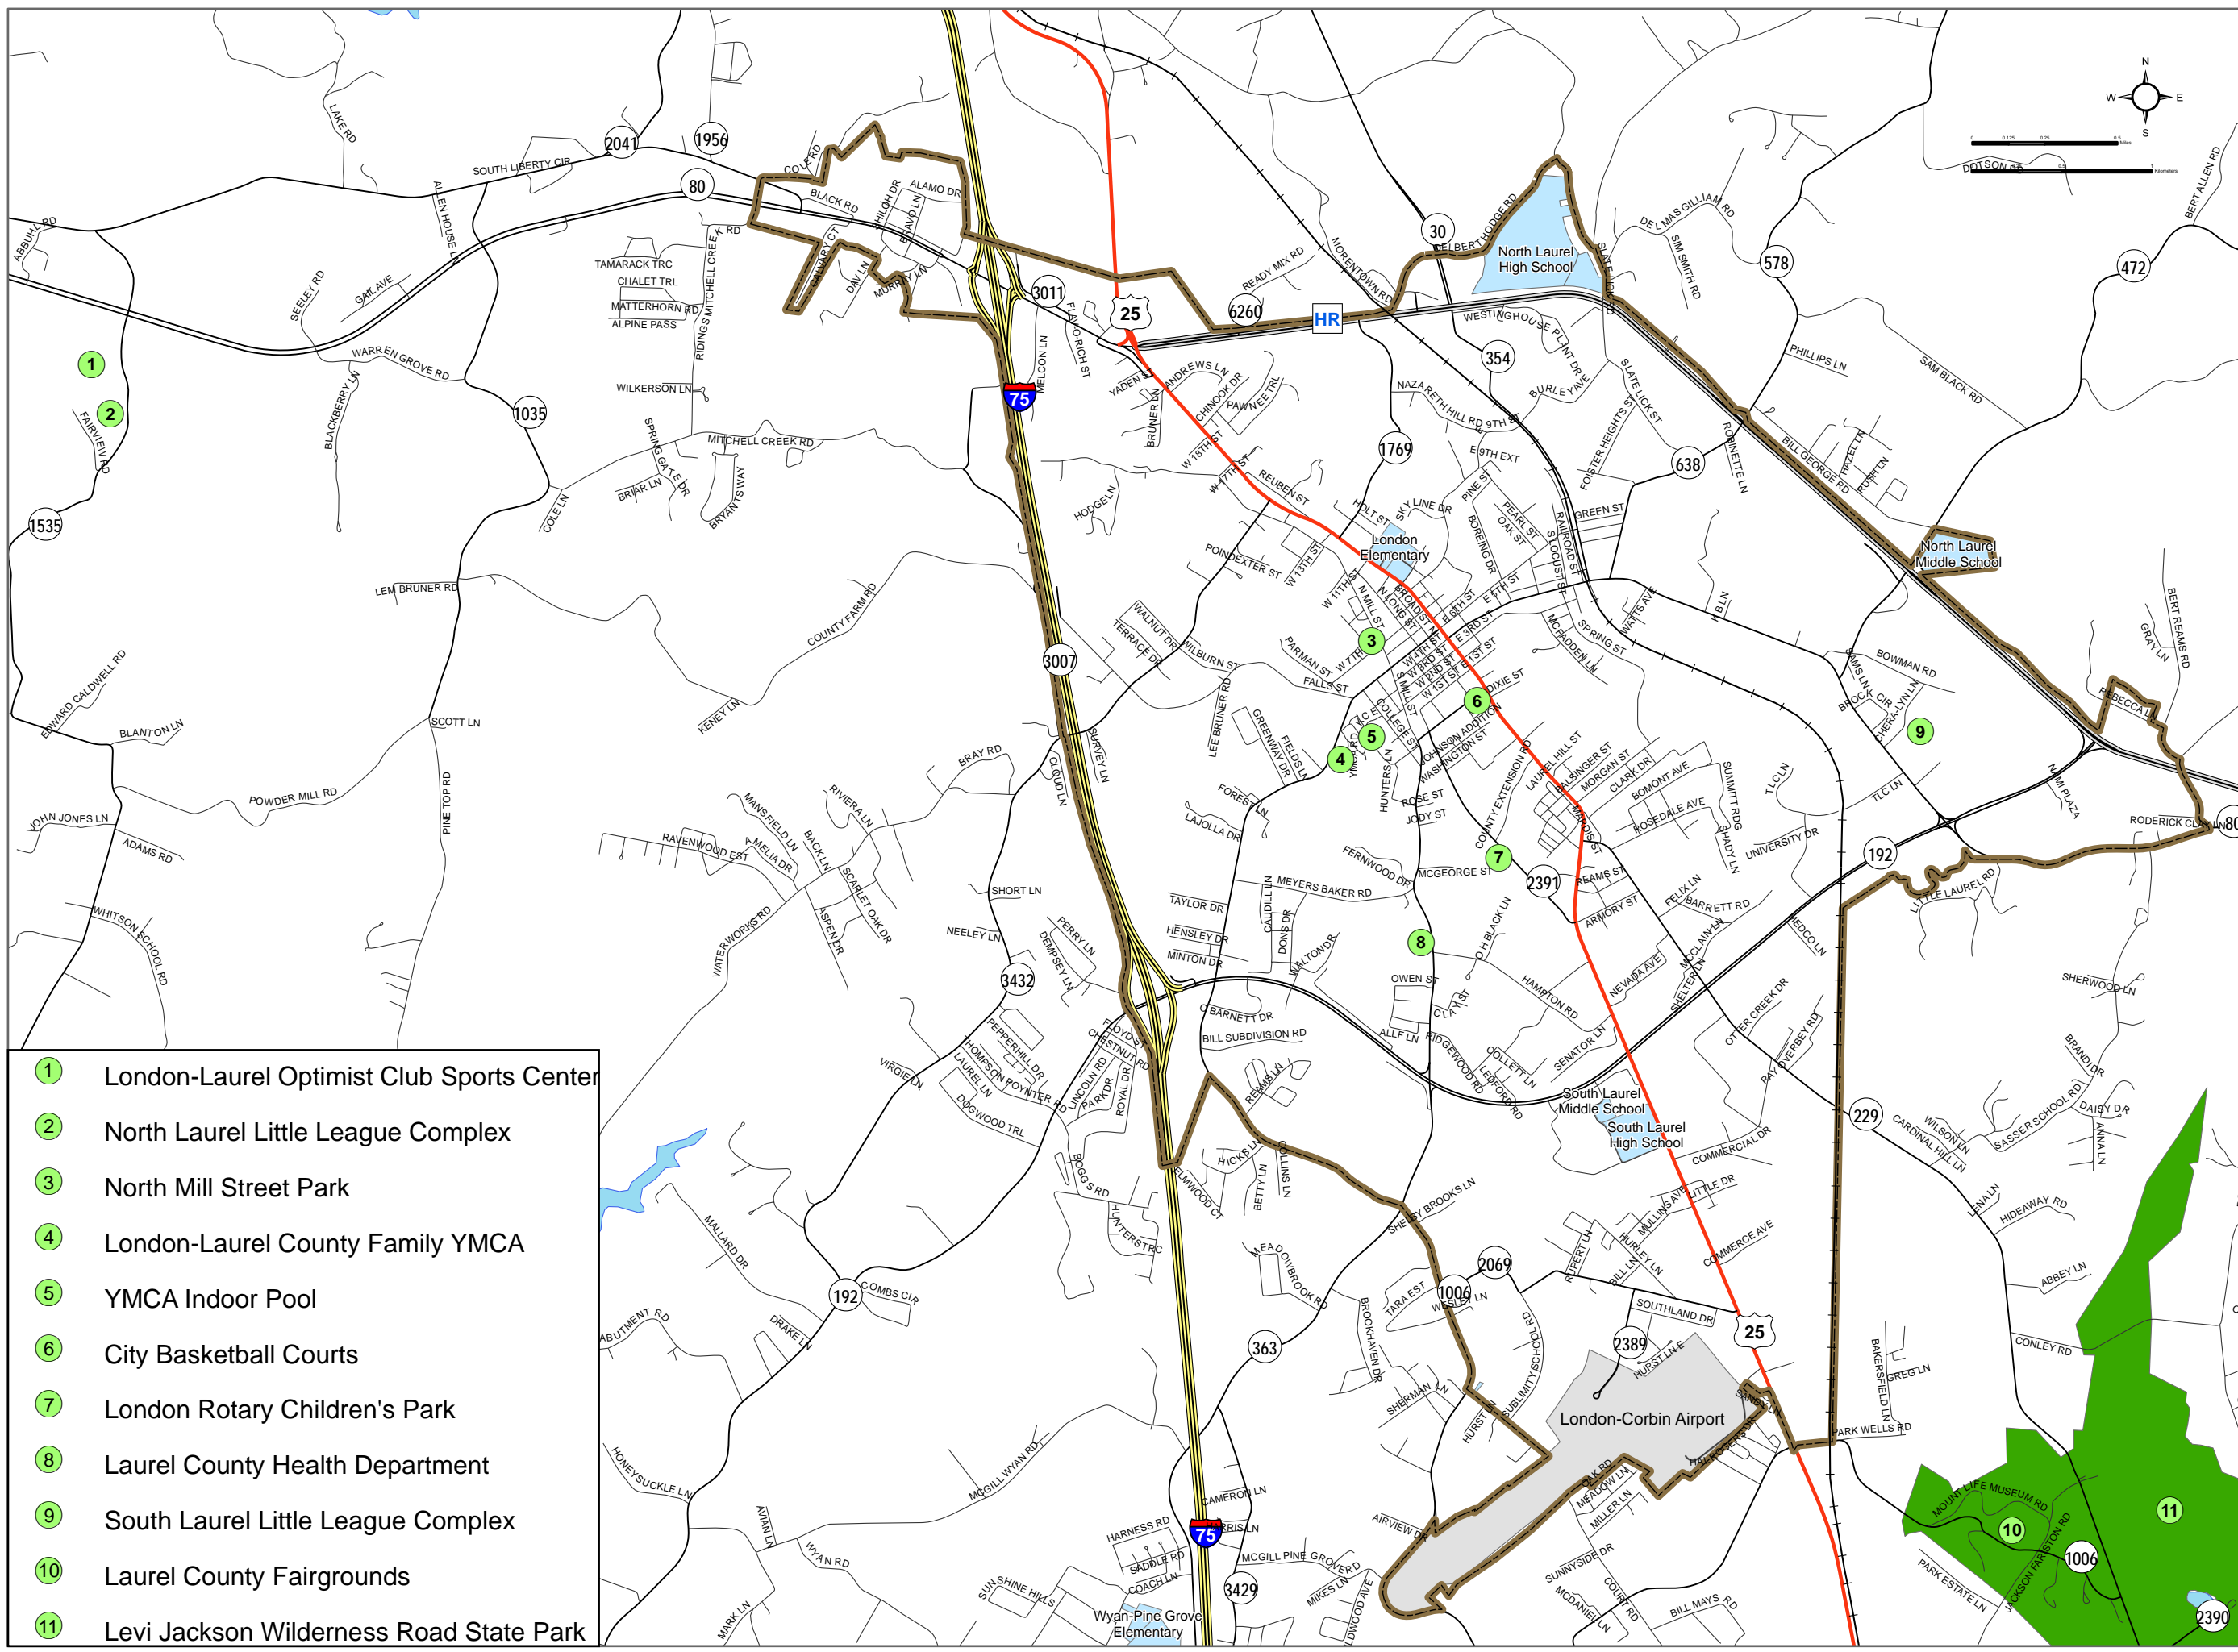

FIGURE 6-1
CITY OF LONDON
PARKS AND
RECREATION

2007
 Comprehensive Plan
 City of London &
 Laurel County, Kentucky

- LEGEND**
- Local Roads
 - I - 75
 - State Routes
 - Hal Rogers Pkwy
 - US Routes
 - ▭ London

MAP INFORMATION

Data Sources:
 Kentucky Transportation Cabinet (KYTC)
 US Census Tiger LINE data (ESRI Online)

Cartography by:
 Kim Rybold

- ① London-Laurel Optimist Club Sports Center
- ② North Laurel Little League Complex
- ③ North Mill Street Park
- ④ London-Laurel County Family YMCA
- ⑤ YMCA Indoor Pool
- ⑥ City Basketball Courts
- ⑦ London Rotary Children's Park
- ⑧ Laurel County Health Department
- ⑨ South Laurel Little League Complex
- ⑩ Laurel County Fairgrounds
- ⑪ Levi Jackson Wilderness Road State Park