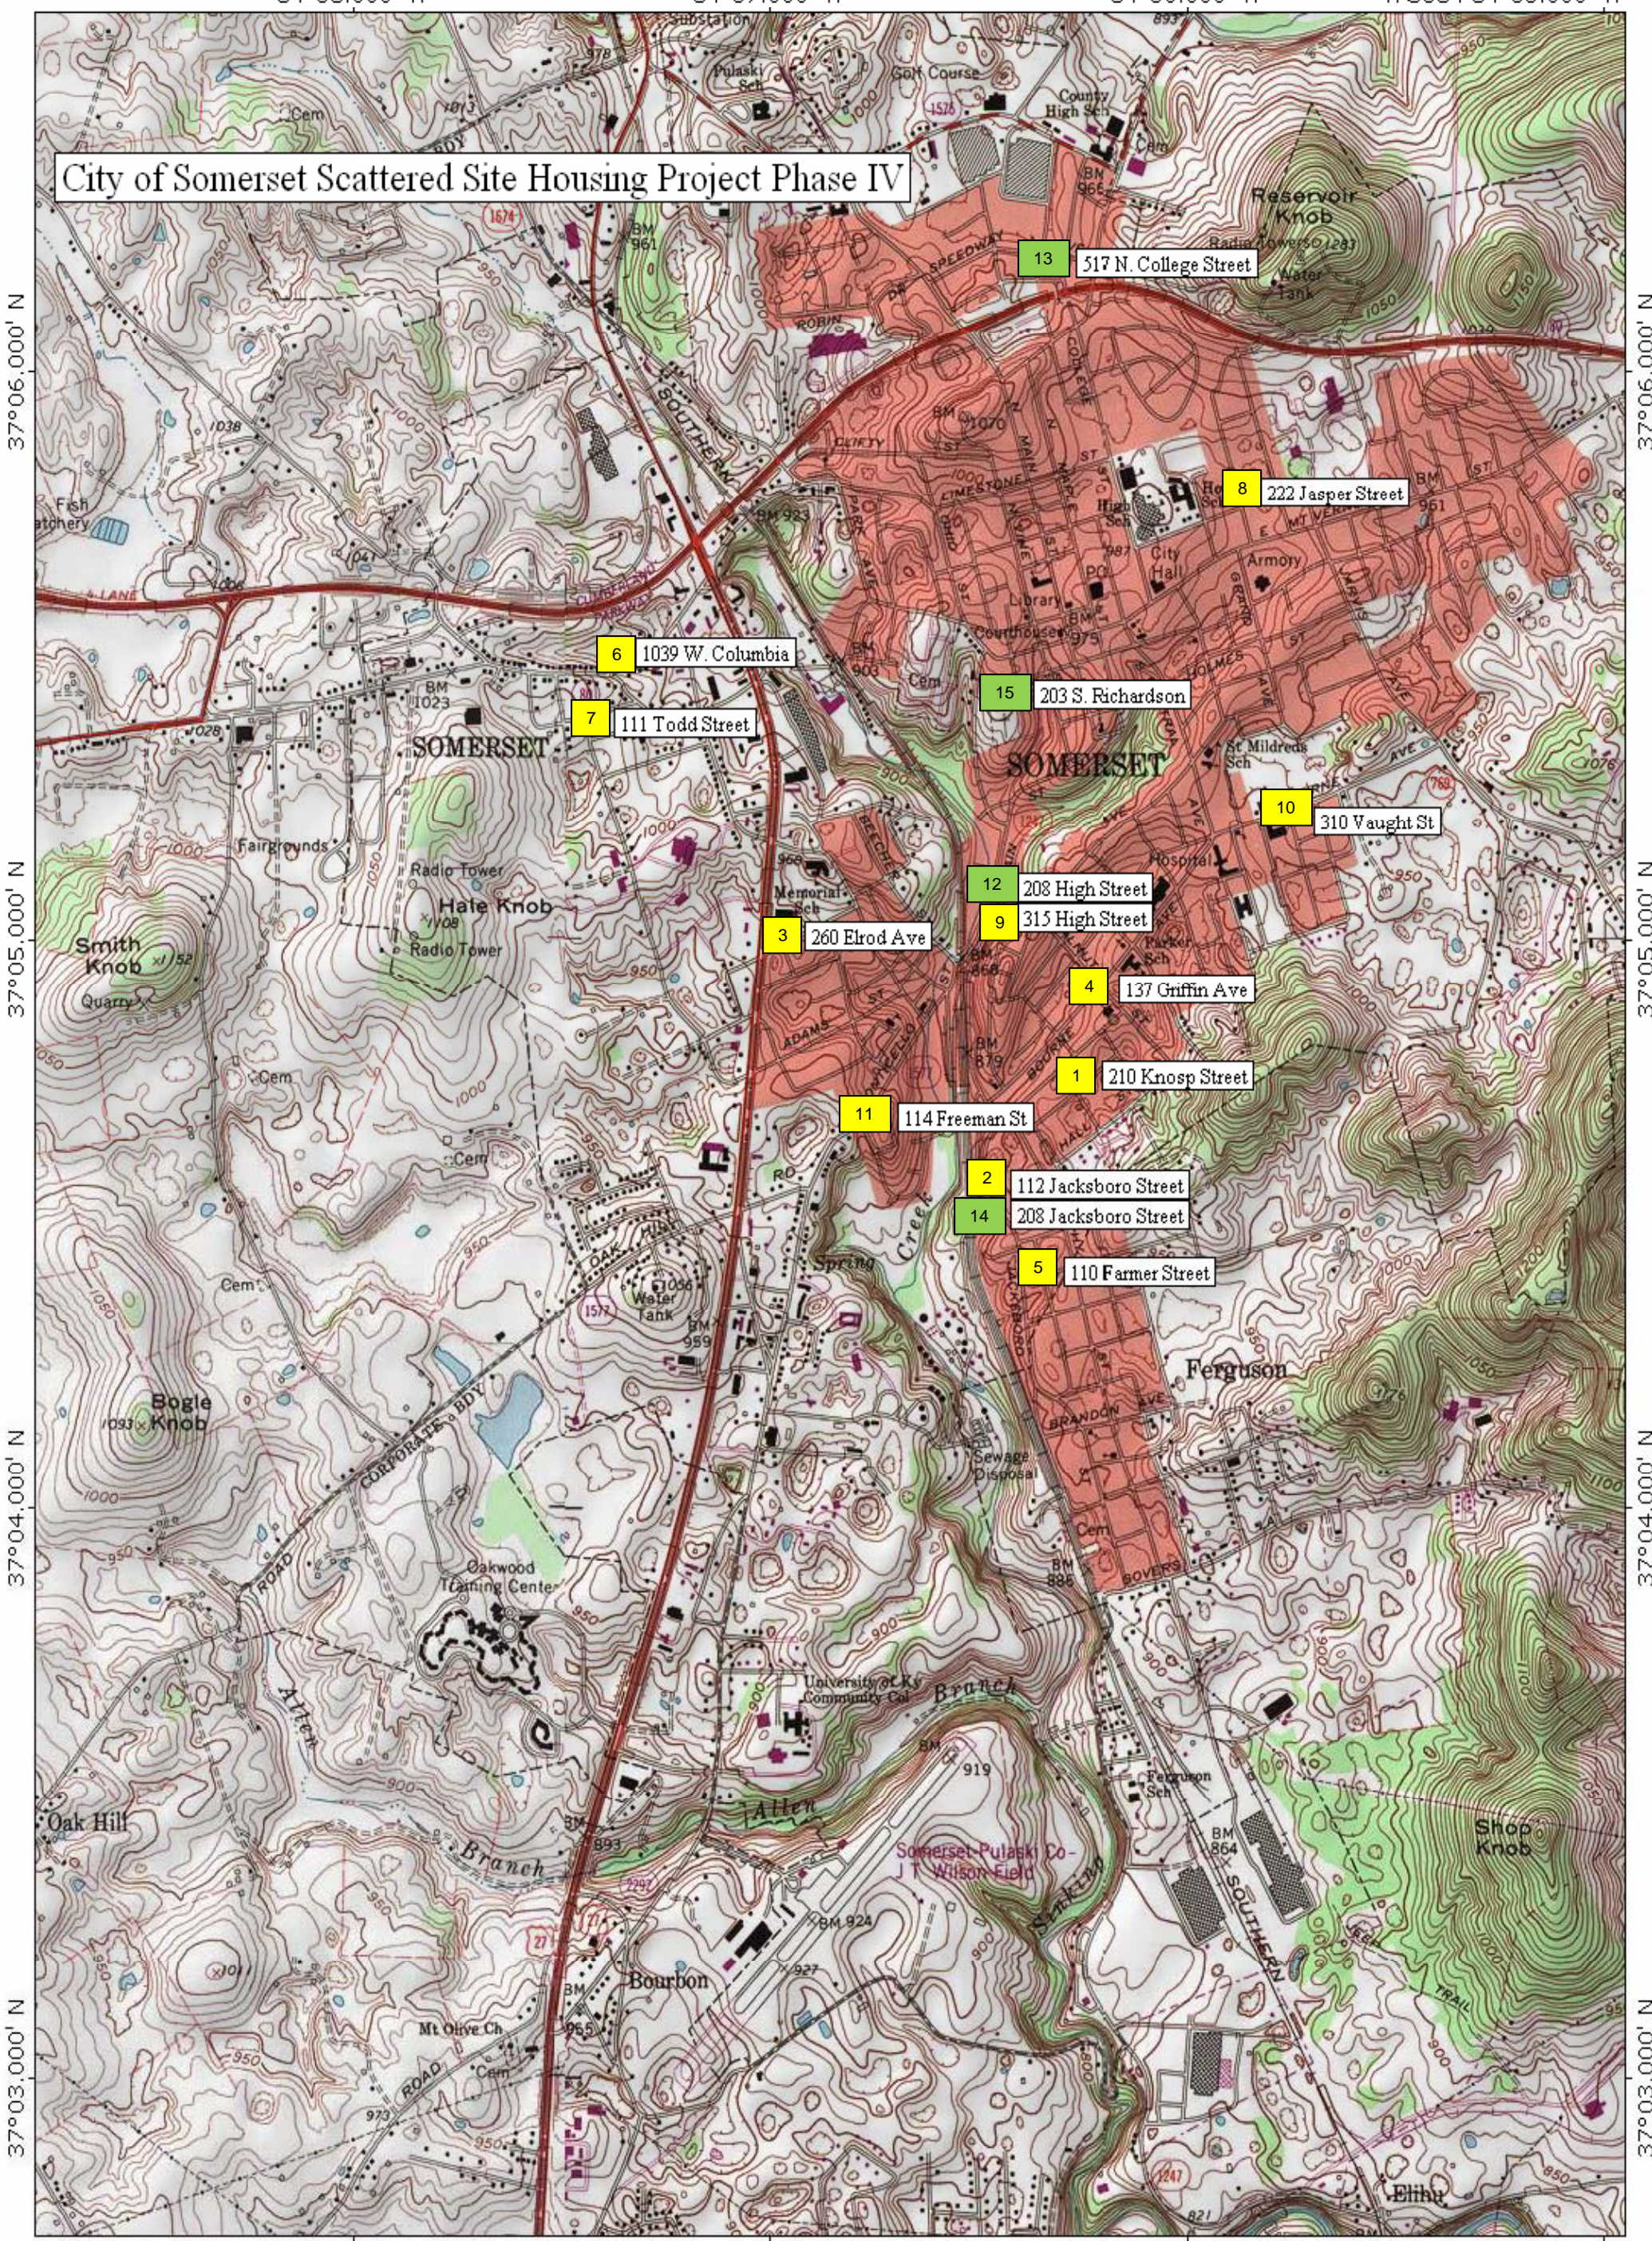

City of Somerset Scattered Site Housing Project Phase IV

- 13 517 N. College Street
- 8 222 Jasper Street
- 6 1039 W. Columbia
- 7 111 Todd Street
- 15 203 S. Richardson
- 10 310 Vaught St
- 12 208 High Street
- 9 315 High Street
- 3 260 Erod Ave
- 4 137 Griffin Ave
- 1 210 Knosp Street
- 11 114 Freeman St
- 2 112 Jacksboro Street
- 14 208 Jacksboro Street
- 5 110 Farmer Street

37°06.000' N
37°05.000' N
37°04.000' N
37°03.000' N

37°06.000' N
37°05.000' N
37°04.000' N
37°03.000' N

Legend

Stand-by Applicant